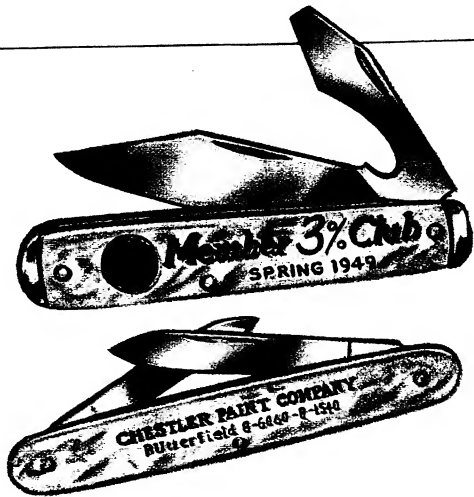

ALWAYS USEFUL *Autopoint* **GIFTS**

NO. 206 "AUTOPOINT" MAGNIFYING LETTER OPENER

Outstanding design; ample space for effective advertising copy, trademark or slogan. Slim, tapered metal blade in lustrous chrome finish. Handle in white, black, green or dubonnet molded plastic. Individually gift boxed.

Special "pull-out" magnifying glass. Easy to use and wonderfully convenient

NO. 415 "AUTOPOINT" COMBINATION LETTER OPENER AND KNIFE

A double-purpose gift. White essence of pearl handle with knife blade of high carbon steel. Opener blade is of fine, hard steel, bright finish, non-flexible. Boxed individually.

NO. 412 "AUTOPOINT" HEAVY DUTY JACK KNIFE

White essence of pearl handle; one large blade; one combination bottle opener and screwdriver blade of fine high carbon steel. Individually boxed.

NO. 411 "AUTOPOINT" PEN KNIFE

Precision built by master craftsmen. White essence of pearl handle. Two blades of high carbon steel. Individually boxed.

NO. 400 "AUTOPOINT" SLIDING BLADE KNIFE

Fine surgical steel. Simple, smooth operation. Patented sturdy mechanism —no wobbly blade. Comfortable round handle in green, white, yellow, red or black. Rounded end in choice of above colors. State color combination desired. Individually boxed.

No. 400C—Model with key chain.